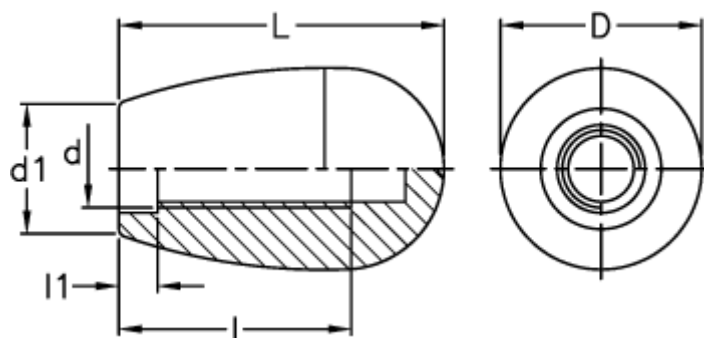

Article number: 2304021102  
Description: E+G Handle  
I.222/40-M10

## Measures

---

d = M10

D = 26

d1 = 17

l = 30

L = 42

l1 = 5